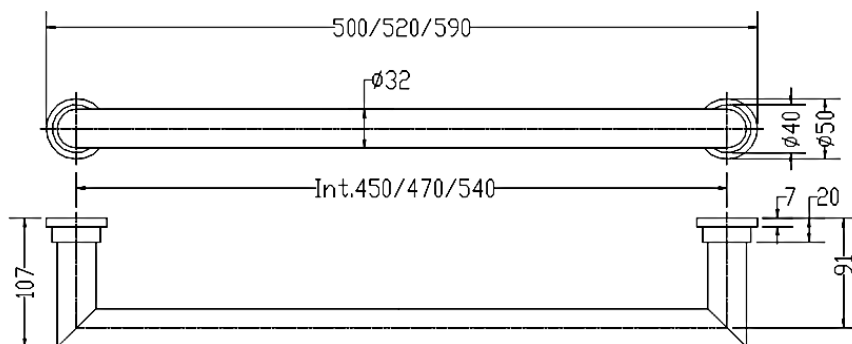

 **621**

SERENO

Fixed heated towel rail, heated bar in brass pipe, Brass bar washers.
 PIPE DIMENSION: $\varnothing 32$ mm
 ADDITIONAL MODULE: not available
 COMBINED VERSION: not available
 FLOOR CONNECTION: not available
 AROMATHERAPY: not available

INT. (mm)	WATT	WATT	WEIGHT
450	20	20	2.3
470	20	20	2.3
540	20	20	2.3